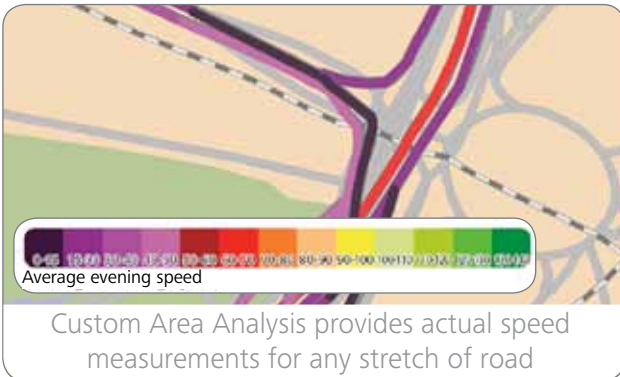

Reduce fuel usage to minimise carbon emissions

Products

TomTom delivers a comprehensive range of high quality maps, route and traffic information for your projects:

High Quality Digital Maps - provide the richest, freshest and most accurate global road network database. They integrate turn by-turn directions, road data including signage and intersections to get your business moving quickly and efficiently.

Address Points - TomTom delivers the ultimate in geocoding accuracy for your business by pinpointing discrete, actual street addresses to physical buildings or property parcels. By constantly seeking and incorporating address data from many private and government sources TomTom is delivering a highly relevant and high resolution dataset for address geocoding.

HD Flow - tells you what is happening right now using TomTom's real time traffic information. For each road segment it delivers the road's identification, total travel time, average speed and quality. Data is easily integrated into traffic management systems.