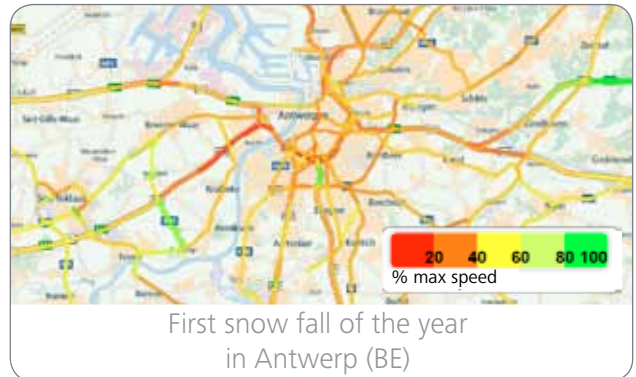

Fleet efficiency

Reduce operating expenses by limiting out-of-route miles and increase asset utilization

Customer satisfaction

Adhere to and improve the estimation of arrival times

Environmental friendliness

Reduce fuel usage to minimise carbon emissions

Products

TomTom delivers a comprehensive range of high quality maps, route and traffic information for your projects:

High Quality Digital Maps - provide the richest, freshest and most accurate global road network database. They integrate turn by-turn directions, road data including signage and intersections to get your business moving quickly and efficiently.

Address Points - TomTom delivers the ultimate in geocoding accuracy for your business by pinpointing discrete, actual street addresses to physical buildings or property parcels. By constantly seeking and incorporating address data from many private and government sources TomTom is delivering a highly relevant and high resolution dataset for address geocoding.